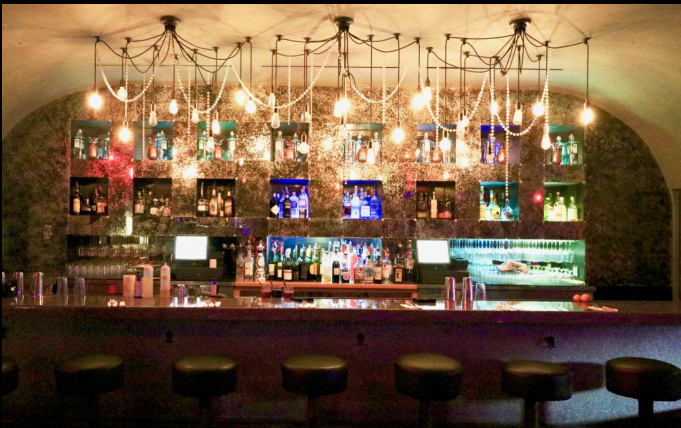

WE'RE READY FOR OUR CLOSE-UP.

**SUPPER CLUB
& SHOWROOM**

**FILMING LOCATION
AVAILABLE NOW**

Searching for the perfect filming location? Intimate dinner or cocktails in a chic upscale nightlife hotspot. Rowdy rock concert venue or sexy supper club. Rockwell Table & Stage offers it all in a comfortable and chic setting with Art Deco touches. It comes equipped with a state of the art sound board and lighting grid to ensure your shoot looks and sounds incredible. Easy load-in accessibility & convenience make it a production favorite for a variety of projects. From the last looks to the last take, Rockwell is the perfect location for you.

Highlights Include:

- 5500 sq. ft. Space
- Main Stage 18' W x 11.5' x 18"H
- Multiple Satellite Stages
- Floor To Ceiling Windows
- Full Tech Booth
- Conventional Theatrical Lights
- Multi-color LED Moving Lights
- Behringer X32 Sound Console
- ETC Ion Lighting Console
- Black Yamaha GA1E Baby Grand Piano
- Full Service Bar w/ 10 Seats
- Full Bar & Catering Services
- Seated Capacity: 150 - 166
- Standing Capacity: 200
- Green Room
- Dressing Room
- Restroom
- ADA Accessible
- Valet Parking Lot